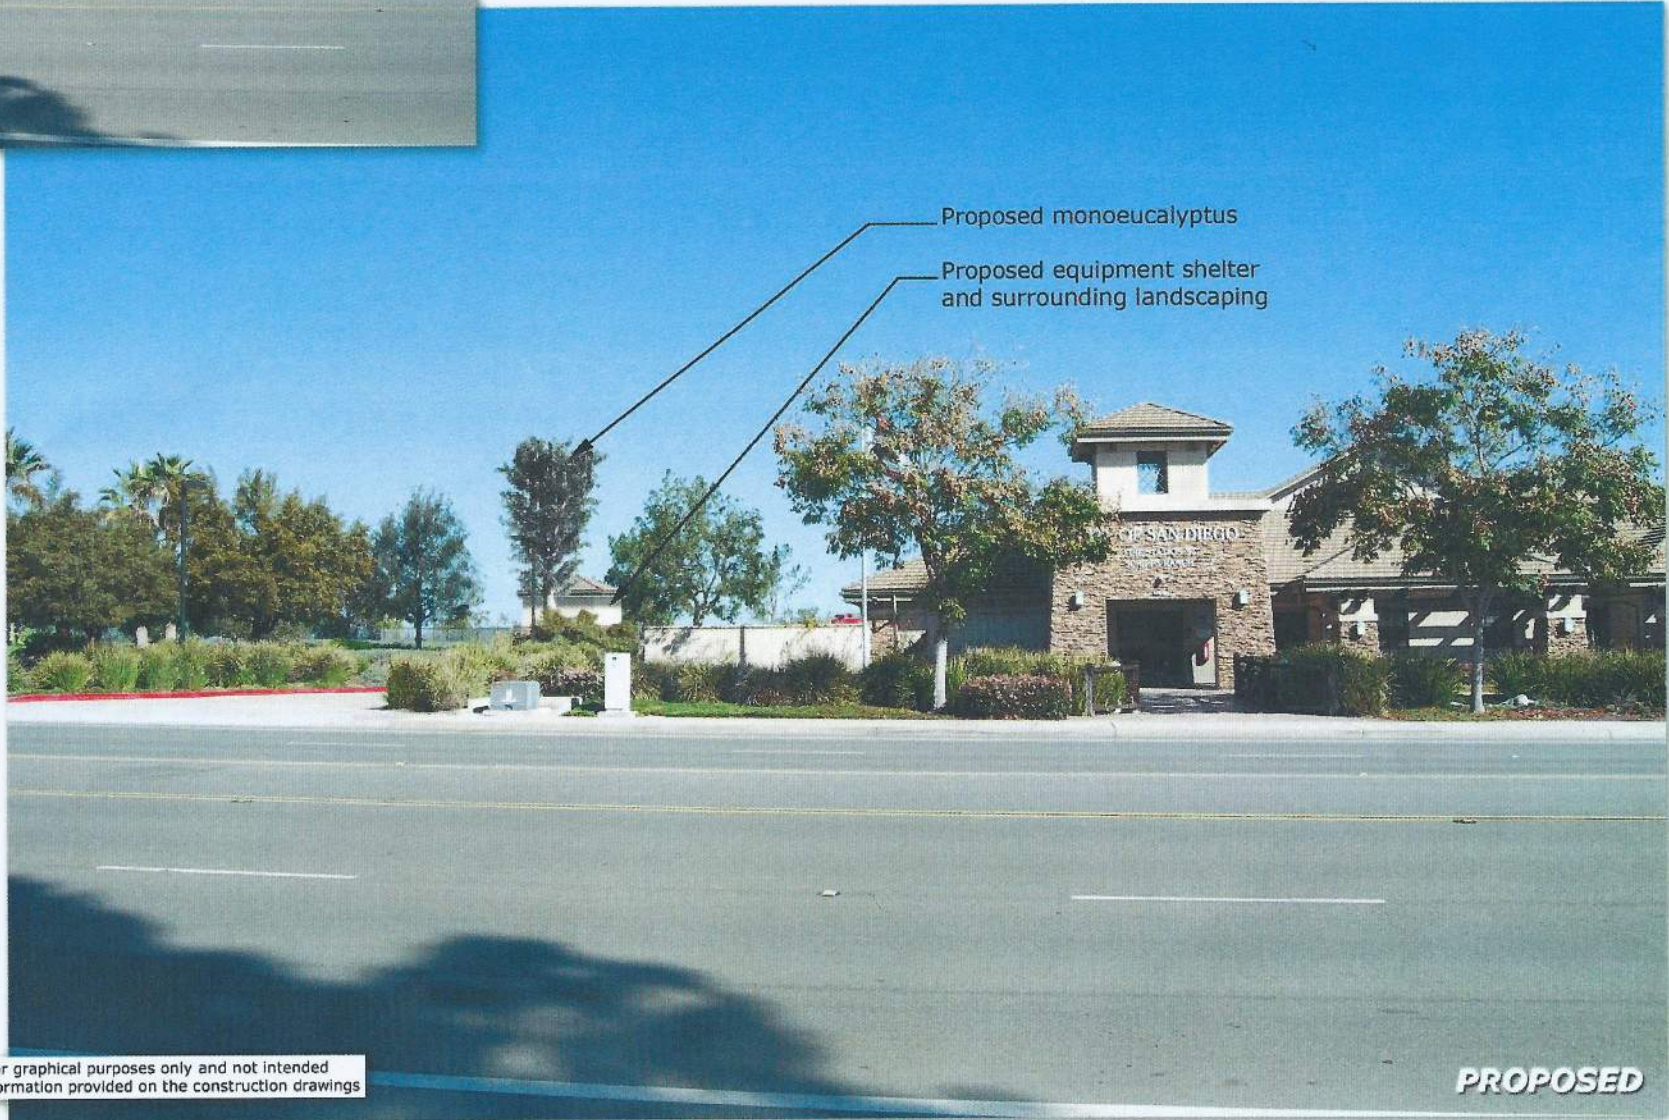

EXISTING

Blue Cypress (Fire Station 37)
11206 Spring Canyon Rd.
San Diego, CA 92131

These simulations are intended for graphical purposes only and not intended to be part of or to replace the information provided on the construction drawings