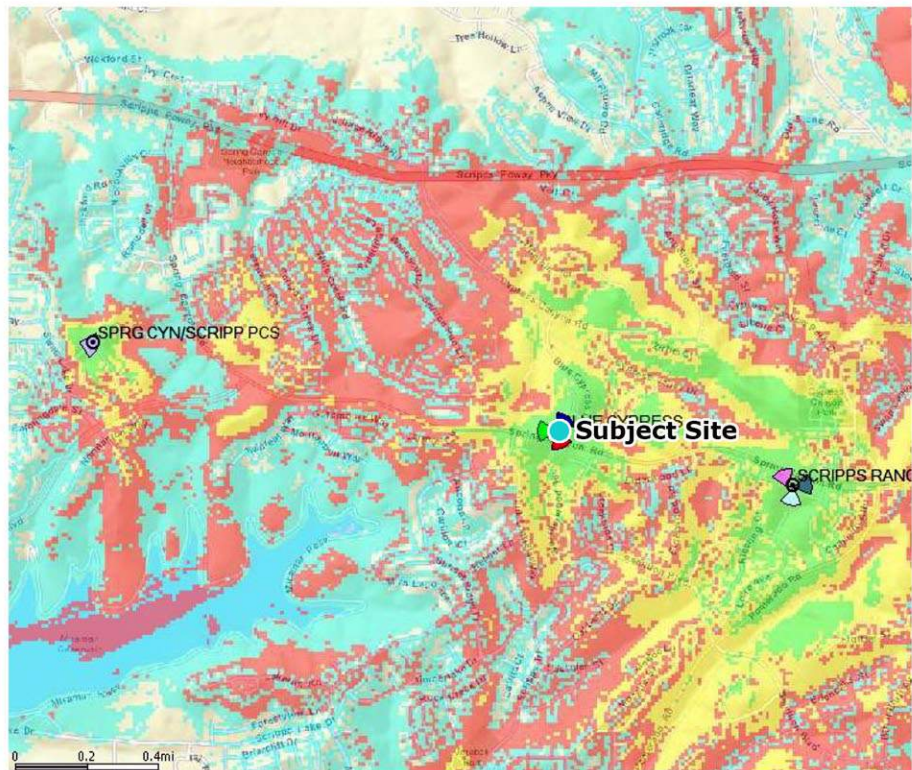

**Blue Cypress (Fire Station 37)**  
11206 Spring Canyon Rd.  
San Diego, CA 92131

## Coverage without site

### Coverage Levels:

-  Excellent
-  Good/Variable
-  Poor