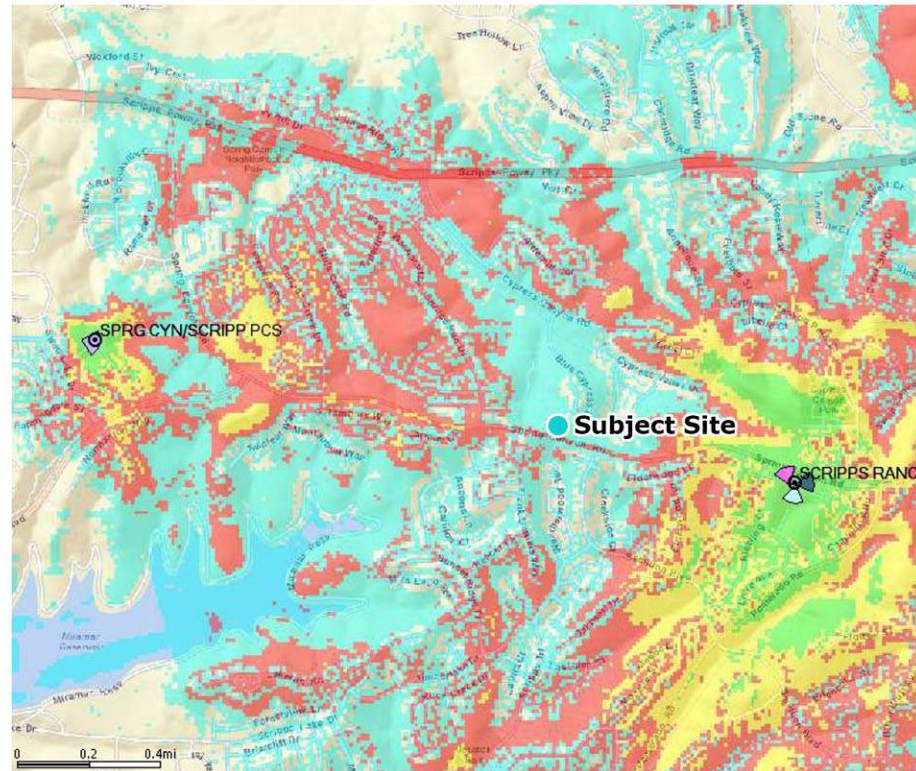

**Blue Cypress (Fire Station 37)**  
11206 Spring Canyon Rd.  
San Diego, CA 92131

## Coverage without site

### Coverage Levels:

-  Excellent
-  Good/Variable
-  Poor